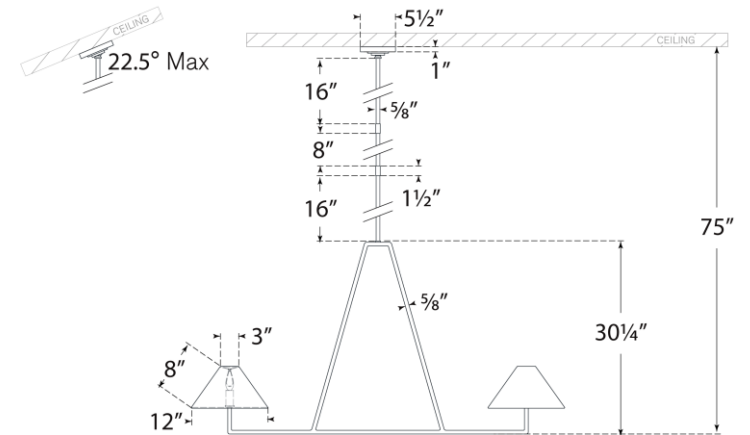

TEAR SHEET

Ashton 59" Sculpted Chandelier

Item # CHC 5340AI-L

Designer: Chapman & Myers

O/A Height: 75"

Fixture Height: 30.25"

Width: 58.75"

Canopy: 5.5" Round

Finishes: AI, GI, PW

Shade Treatments: L

Shade Details: 3" x 12" x 8"

Socket: 2 - E12 Keyless

Wattage: 2 - 6.5 LED B11

Weight: 8 Pounds

Note: UL Only | Custom Height Available

Front View

Top View