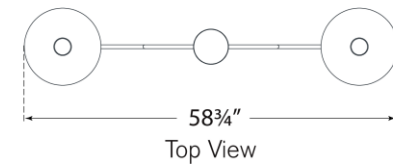

TEAR SHEET

Ashton 59" Sculpted Chandelier

Item # CHC 5340AI-L

Designer: Chapman & Myers

O/A Height: 75"

Fixture Height: 30.25"

Width: 58.75"

Canopy: 5.5" Round

Finishes: AI, GI, PW

Shade Treatments: L

Shade Details: 3" x 12" x 8"

Socket: 2 - E12 Keyless

Wattage: 2 - 6.5 LED B11

Weight: 8 Pounds

Note: UL Only | Custom Height Available

Front View