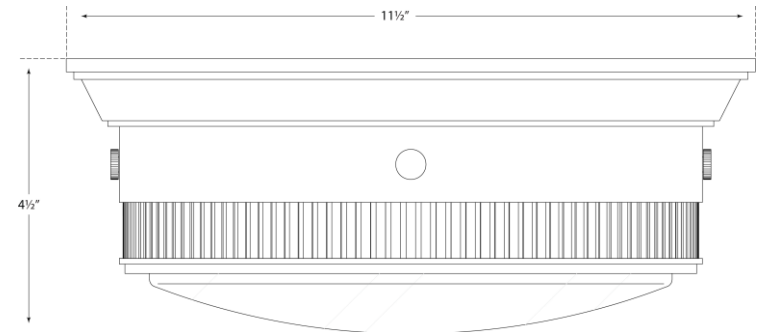

### Calliope Marine Flush Mount

Item # TOB 4203HAB

Designer: Thomas O'Brien

Height: 4.5"

Width: 11.5"

Finishes: BZ, CH, HAB, PN

Glass Options: WG

Socket: 2 - E26 Keyless

Wattage: 2 - 60 B11

Weight: 8 Pounds

VISUAL COMFORT