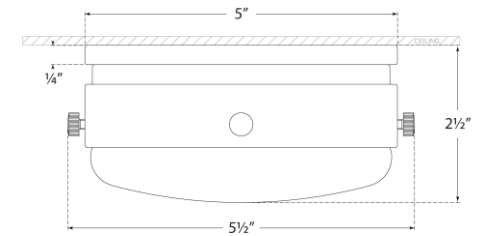

### Hicks 5.5" Solitaire Flush Mount

Item # TOB 4062PN-WG

Designer: Thomas O'Brien

Height: 2.5"

Width: 5.5"

Finishes: AN, BZ/HAB, HAB, PN

Glass Options: WG

Socket: Dedicated LED

Wattage: 12w (1100lm)

Weight: 1 Pound

Front View