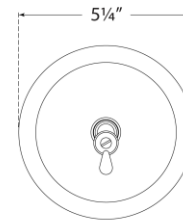

TEAR SHEET

Katie Small Conical Sconce

Item # TOB 2225BZ/G6-CG

Designer: Thomas O'Brien

Height: 14.4"

Width: 9.4"

Extension: 10.25"

Backplate: 5.25" Round

Finishes: BZ, HAB, PN

Glass Options: CG, SG, WG

Socket: E12 Candelabra

Wattage: 40 C11

Weight: 5 Pounds

Front View
Mounting Plate