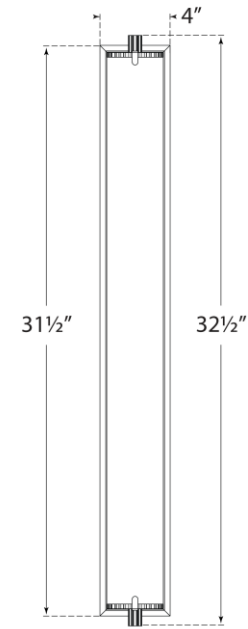

## Calliope Over The Mirror Bath Light

Item # TOB 2193PN-WG

Designer: Thomas O'Brien

Height: 32.75"

Width: 3.75"

Extension: 3.5"

Backplate: 3" x 30.5" Rectangle

Finishes: BZ, HAB, PN

Glass Options: WG

Socket: Dedicated LED

Wattage: 26w (2000lm)

Front View

Side View