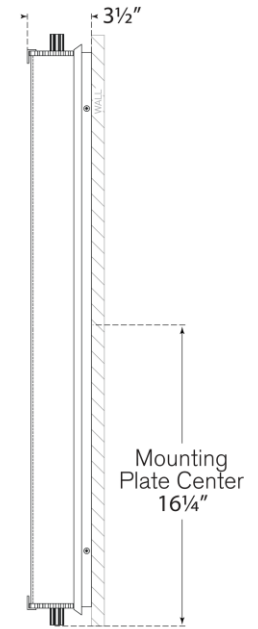

## Calliope Over The Mirror Bath Light

Item # TOB 2193PN-WG

Designer: Thomas O'Brien

Height: 32.75"

Width: 3.75"

Extension: 3.5"

Backplate: 3" x 30.5" Rectangle

Finishes: BZ, HAB, PN

Glass Options: WG

Socket: Dedicated LED

Wattage: 26w (2000lm)

Front View

Side View