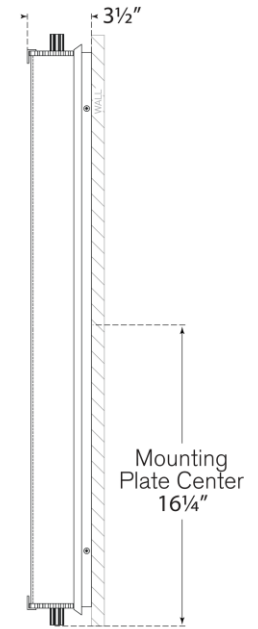

SPEC SHEET

Calliope Over The Mirror Bath Light

Item # TOB 2193HAB-WG

Designer: Thomas O'Brien

Height: 32.75"

Width: 3.75"

Extension: 3.5"

Backplate: 3" x 30.5" Rectangle

Finishes: BZ, HAB, PN

Glass Options: WG

Socket: Dedicated LED

Wattage: 26w (2000lm)

Front View

Side View