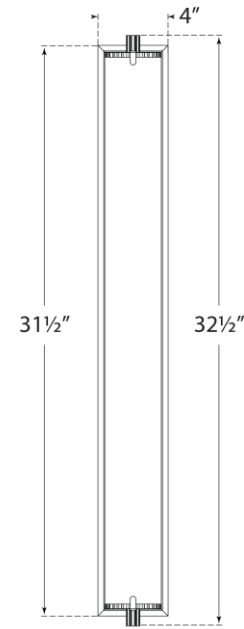

SPEC SHEET

Calliope Over The Mirror Bath Light

Item # TOB 2193HAB-WG

Designer: Thomas O'Brien

Height: 32.75"

Width: 3.75"

Extension: 3.5"

Backplate: 3" x 30.5" Rectangle

Finishes: BZ, HAB, PN

Glass Options: WG

Socket: Dedicated LED

Wattage: 26w (2000lm)

Front View

Side View