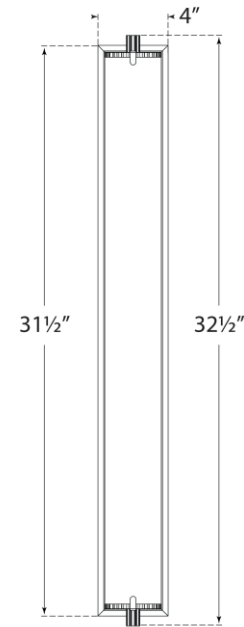

SPEC SHEET

Calliope Over The Mirror Bath Light

Item # TOB 2193BZ-WG

Designer: Thomas O'Brien

Height: 32.75"

Width: 3.75"

Extension: 3.5"

Backplate: 3" x 30.5" Rectangle

Finishes: BZ, HAB, PN

Glass Options: WG

Socket: Dedicated LED

Wattage: 26w (2000lm)

Front View

Side View