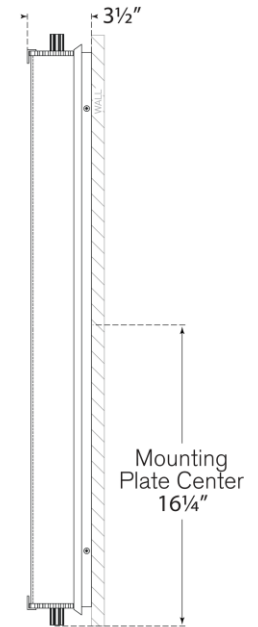

SPEC SHEET

Calliope Over The Mirror Bath Light

Item # TOB 2193BZ-WG

Designer: Thomas O'Brien

Height: 32.75"

Width: 3.75"

Extension: 3.5"

Backplate: 3" x 30.5" Rectangle

Finishes: BZ, HAB, PN

Glass Options: WG

Socket: Dedicated LED

Wattage: 26w (2000lm)

Front View

Side View