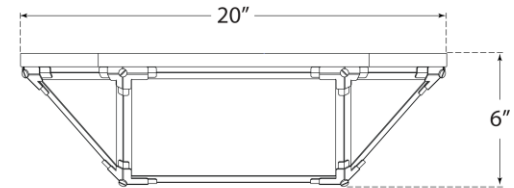

TEAR SHEET

Morris Large Flush Mount

Item # SK 4009GI-FG

Designer: Suzanne Kasler

Height: 6"

Width: 20"

Finishes: AZ, GI, PN

Glass Options: FG, WG

Socket: 4 - E26 Keyless

Wattage: 4 - 40 A19

Weight: 16 Pounds

Bottom View