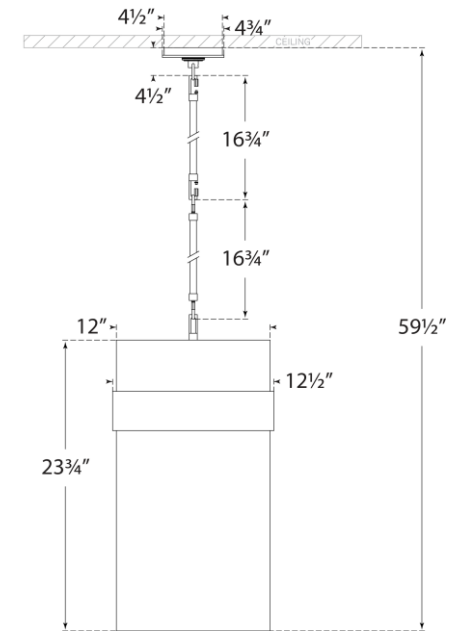

## Presidio Medium Pendant

Item # S 5674PN-CG

Designer: Ian K. Fowler

O/A Height: 59.5"

Fixture Height: 24.5"

Min. Custom Height: 38"

Width: 12.5"

Canopy: 4.75" Round

Finishes: BZ, HAB, PN

Glass Options: CG

Socket: 4 - E26 Keyless

Wattage: 4 - 40 T10

Weight: 23 Pounds

Note: Custom Height Available

Front View