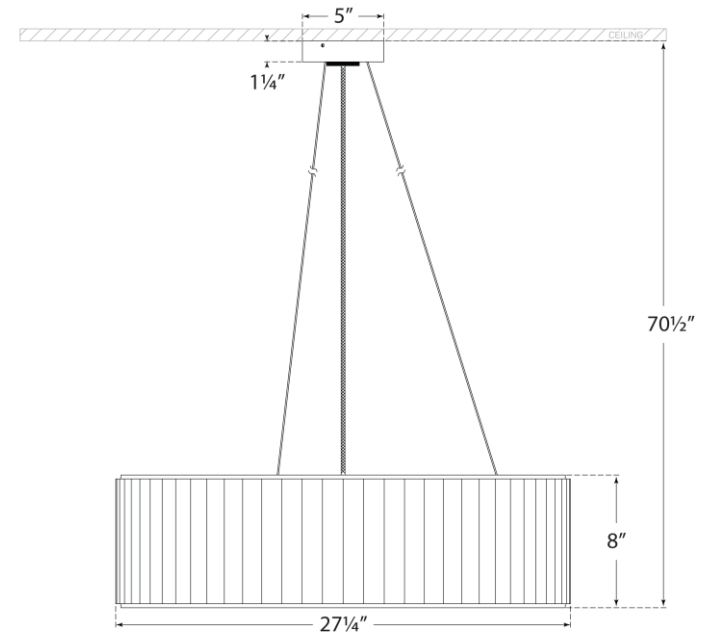

## Palati Large Hanging Shade

Item # S 5440PN-L

Designer: Ian K. Fowler

Height: 7.75"

Width: 28"

Canopy: 5" Round

Finishes: BZ, HAB, PN

Shade Treatments: L

Socket: 4 - E26 Keyless

Wattage: 4 - 40 A19

Weight: 25 Pounds

Front View