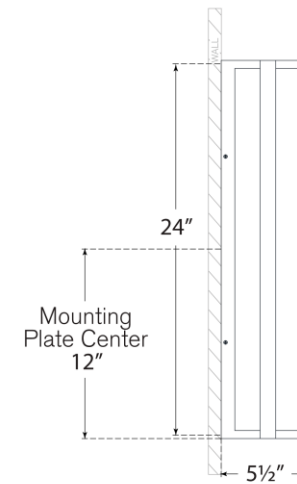

TEAR SHEET

Halle 24" Vanity Light

Item # S 2203BZ/HAB-CG

Designer: Ian K. Fowler

Height: 24"

Width: 7.25"

Extension: 5.5"

Backplate: 4.75" x 24" Rectangle

Finishes: BZ/HAB, HAB/PN, PN

Glass Options: CG

Socket: 3 - E12 Candelabra

Wattage: 3 - 5.5 LED G61.5

Weight: 15 Pounds

Note: UL Only

Top View

Side View