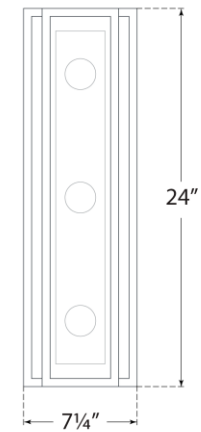

TEAR SHEET

Halle 24" Vanity Light

Item # S 2203BZ/HAB-CG

Designer: Ian K. Fowler

Height: 24"

Width: 7.25"

Extension: 5.5"

Backplate: 4.75" x 24" Rectangle

Finishes: BZ/HAB, HAB/PN, PN

Glass Options: CG

Socket: 3 - E12 Candelabra

Wattage: 3 - 5.5 LED G61.5

Weight: 15 Pounds

Note: UL Only

Top View

Side View

Front View