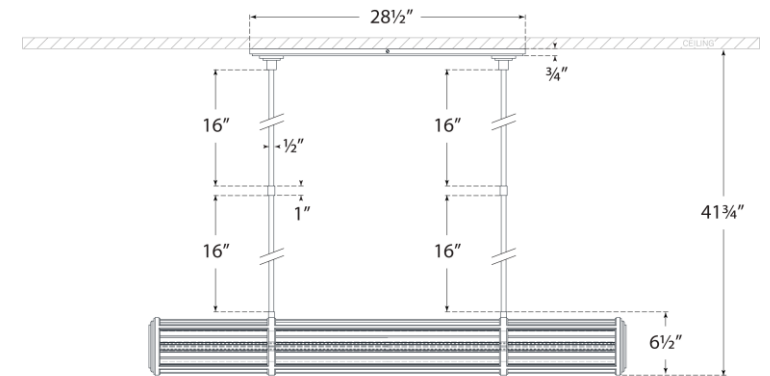

TEAR SHEET

Perren Large Linear Chandelier

Item # RL 5724BZ

Designer: Ralph Lauren

O/A Height: 41.75"

Fixture Height: 6.5"

Min. Custom Height: 13.75"

Width: 49.25" x 6"

Canopy: 4.5" x 28.5" Oval

Finishes: BZ, NB, PN

Socket: Dedicated LED

Wattage: 50w (4000lm)

Weight: 51 Pounds

Note: UL Only | Custom Height Available

Side View

Top View