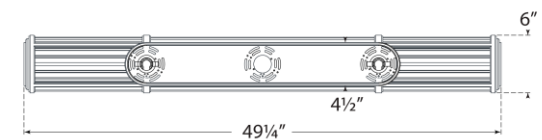

TEAR SHEET

Perren Large Linear Chandelier

Item # RL 5724BZ

Designer: Ralph Lauren

O/A Height: 41.75"

Fixture Height: 6.5"

Min. Custom Height: 13.75"

Width: 49.25" x 6"

Canopy: 4.5" x 28.5" Oval

Finishes: BZ, NB, PN

Socket: Dedicated LED

Wattage: 50w (4000lm)

Weight: 51 Pounds

Note: UL Only | Custom Height Available

Side View

Top View