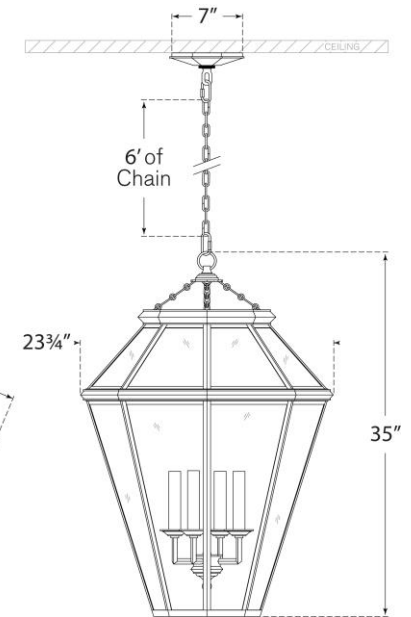

TEAR SHEET

Edmund Medium Lantern

Item # RL 5642BZ-CG

Designer: Ralph Lauren

Height: 35"

Width: 23.75"

Canopy: 6.5" Octagon

Finishes: BZ, NB, PN

Glass Options: CG

Socket: 4 - E12 Candelabra

Wattage: 4 - 60 C11

Weight: 89 Pounds

Top View

Front View