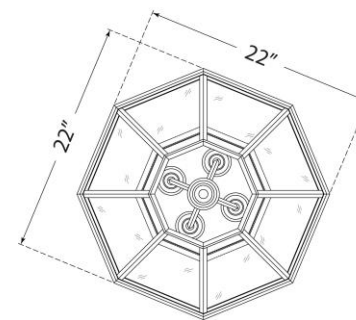

TEAR SHEET

Edmund Medium Lantern

Item # RL 5642BZ-CG

Designer: Ralph Lauren

Height: 35"

Width: 23.75"

Canopy: 6.5" Octagon

Finishes: BZ, NB, PN

Glass Options: CG

Socket: 4 - E12 Candelabra

Wattage: 4 - 60 C11

Weight: 89 Pounds

Top View

Front View