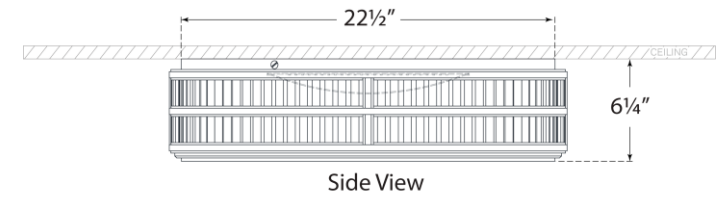

## Perren 24" Flush Mount

Item # RL 4722NB

Designer: Ralph Lauren

Height: 6.25"

Width: 24"

Finishes: BZ, NB, PN

Glass Options: WG

Socket: Dedicated LED

Wattage: 60w (4800lm)

Weight: 43 Pounds

Note: UL Only

Side View

Bottom View