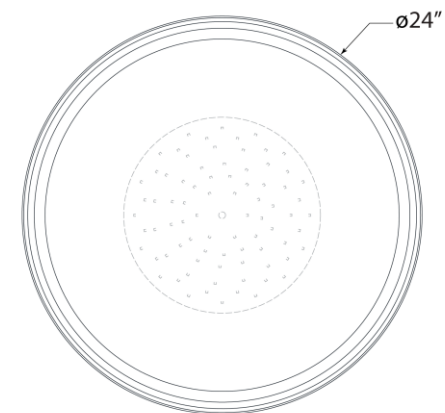

## Perren 24" Flush Mount

Item # RL 4722NB

Designer: Ralph Lauren

Height: 6.25"

Width: 24"

Finishes: BZ, NB, PN

Glass Options: WG

Socket: Dedicated LED

Wattage: 60w (4800lm)

Weight: 43 Pounds

Note: UL Only

Side View

Bottom View