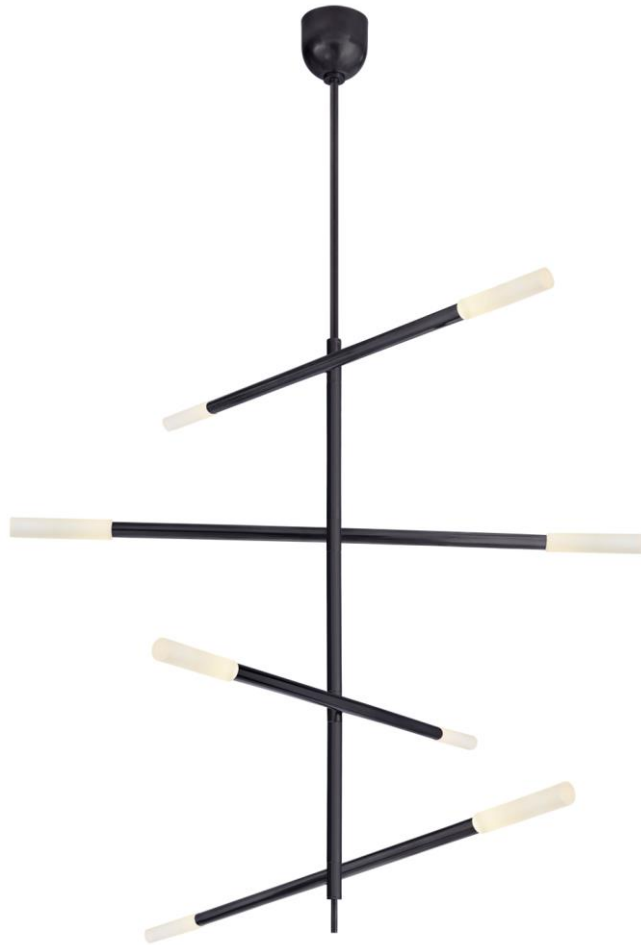

# TEAR SHEET

## Rousseau Large Articulating Chandelier

Item # KW 5593BZ-EC

Designer: Kelly Wearstler

O/A Height: 85"

Fixture Height: 47.5"

Min. Custom Height: 65"

Width: 3" - 48"

Canopy: 5" Round

Finishes: AB, BZ, PN

Glass Options: EC, SG

Socket: Dedicated LED

Wattage: 35w (2800lm)

Weight: 28 Pounds

Note: Custom Height Available