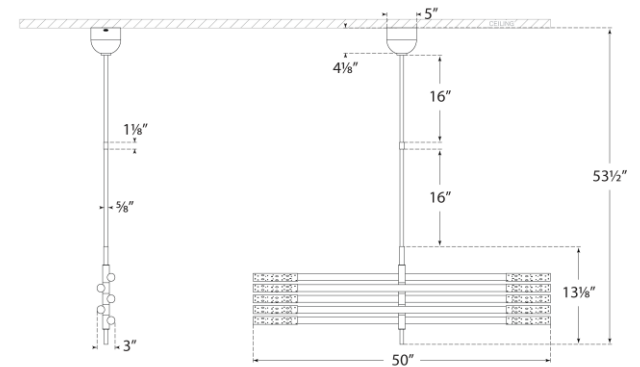

## Rousseau Grande Ten Light Articulating Chandelier

Item # KW 5587PN-EC

Designer: Kelly Wearstler

O/A Height: 53.5"

Fixture Height: 16"

Min. Custom Height: 25"

Width: 50"

Canopy: 5" Round

Finishes: AB, BZ, PN

Glass Options: EC, SG

Socket: Dedicated LED

Wattage: 45w (3600lm)

Weight: 25 Pounds

Note: Requires Special Assembly and Installation | Custom Height Available

Side View

Front View