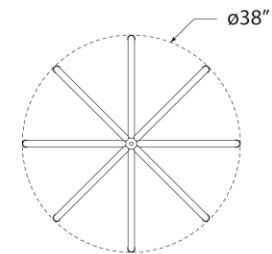

## Rousseau Medium Chandelier

Item # KW 5581PN-EC

Designer: Kelly Wearstler

O/A Height: 72.5"

Fixture Height: 32"

Min. Custom Height: 41.5"

Width: 38"

Canopy: 5" Round

Finishes: AB, BZ, PN

Glass Options: EC, SG

Socket: Dedicated LED

Wattage: 35w (2800lm)

Weight: 39 Pounds

Note: Custom Height Available

Bottom View

Front View