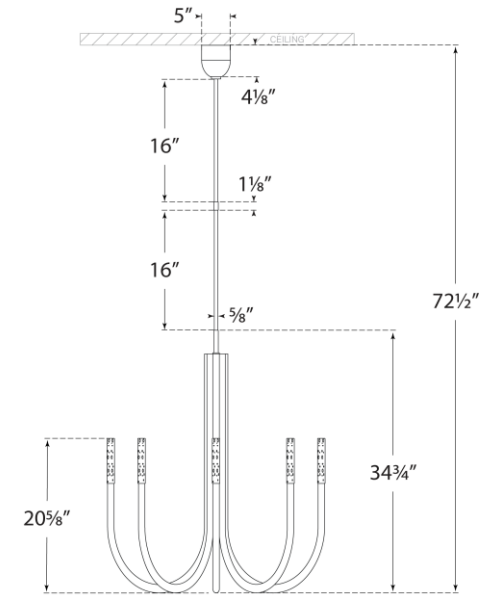

## Rousseau Medium Chandelier

Item # KW 5581PN-EC

Designer: Kelly Wearstler

O/A Height: 72.5"

Fixture Height: 32"

Min. Custom Height: 41.5"

Width: 38"

Canopy: 5" Round

Finishes: AB, BZ, PN

Glass Options: EC, SG

Socket: Dedicated LED

Wattage: 35w (2800lm)

Weight: 39 Pounds

Note: Custom Height Available

Bottom View

Front View