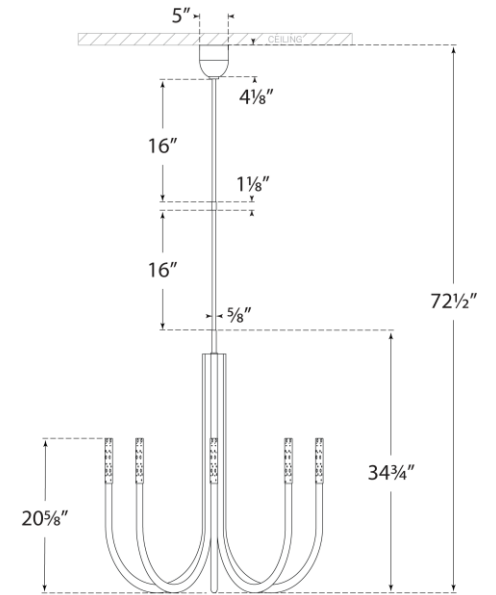

TEAR SHEET

Rousseau Medium Chandelier

Item # KW 5581BZ-EC

Designer: Kelly Wearstler

O/A Height: 72.5"

Fixture Height: 32"

Min. Custom Height: 41.5"

Width: 38"

Canopy: 5" Round

Finishes: AB, BZ, PN

Glass Options: EC, SG

Socket: Dedicated LED

Wattage: 35w (2800lm)

Weight: 39 Pounds

Note: Custom Height Available

Bottom View