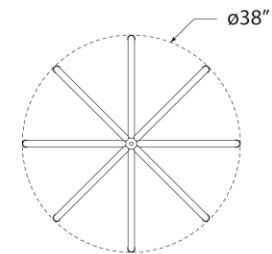

TEAR SHEET

Rousseau Medium Chandelier

Item # KW 5581BZ-EC

Designer: Kelly Wearstler

O/A Height: 72.5"

Fixture Height: 32"

Min. Custom Height: 41.5"

Width: 38"

Canopy: 5" Round

Finishes: AB, BZ, PN

Glass Options: EC, SG

Socket: Dedicated LED

Wattage: 35w (2800lm)

Weight: 39 Pounds

Note: Custom Height Available

Bottom View