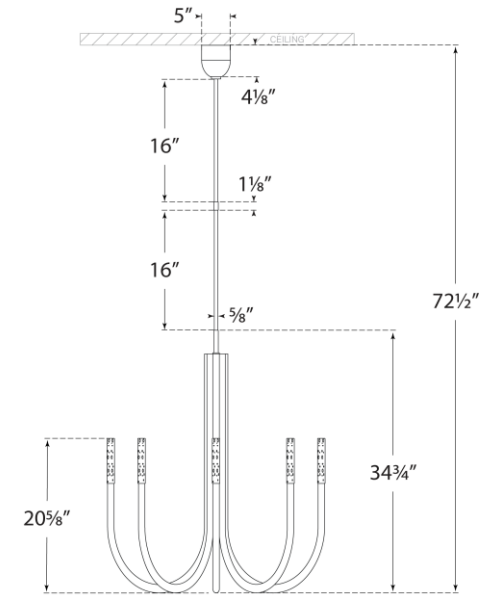

TEAR SHEET

Rousseau Medium Chandelier

Item # KW 5581AB-EC

Designer: Kelly Wearstler

O/A Height: 72.5"

Fixture Height: 32"

Min. Custom Height: 41.5"

Width: 38"

Canopy: 5" Round

Finishes: AB, BZ, PN

Glass Options: EC, SG

Socket: Dedicated LED

Wattage: 35w (2800lm)

Weight: 39 Pounds

Note: Custom Height Available

Bottom View

Front View