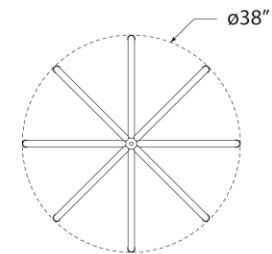

TEAR SHEET

Rousseau Medium Chandelier

Item # KW 5581AB-EC

Designer: Kelly Wearstler

O/A Height: 72.5"

Fixture Height: 32"

Min. Custom Height: 41.5"

Width: 38"

Canopy: 5" Round

Finishes: AB, BZ, PN

Glass Options: EC, SG

Socket: Dedicated LED

Wattage: 35w (2800lm)

Weight: 39 Pounds

Note: Custom Height Available

Bottom View