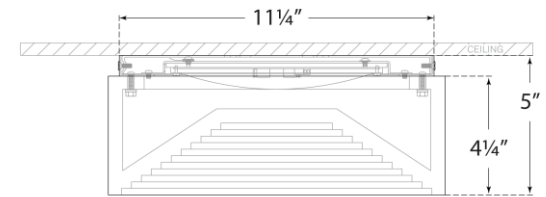

SPEC SHEET

Otto Medium Flush Mount

Item # KW 4902PN-ALB

Designer: Kelly Wearstler

Height: 5"

Width: 12"

Canopy: 11.25" Round

Finishes: AB, BZ, PN

Glass Options: ALB

Socket: Dedicated LED

Wattage: 30w (2400lm)

Note: Alabaster is a Natural Stone | Variations in Color and Texture are Expected | N/A

Side View

Bottom View