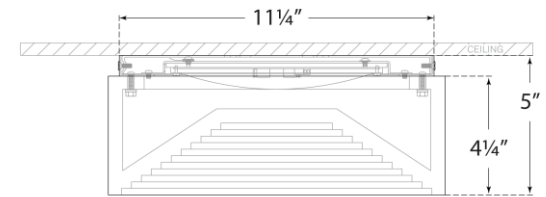

SPEC SHEET

Otto Medium Flush Mount

Item # KW 4902AB-ALB

Designer: Kelly Wearstler

Height: 5"

Width: 12"

Canopy: 11.25" Round

Finishes: AB, BZ, PN

Glass Options: ALB

Socket: Dedicated LED

Wattage: 30w (2400lm)

Note: Alabaster is a Natural Stone | Variations in Color and Texture are Expected | N/A

Side View

Bottom View