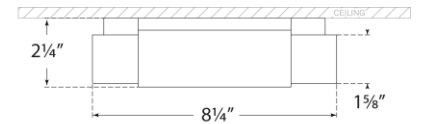

TEAR SHEET

Covet Small Flush Mount

Item # KW 4114AB-ALB

Designer: Kelly Wearstler

Height: 2.25"

Width: 8.25"

Canopy: 7.25" Square

Finishes: AB, BZ, PN

Shade Treatments: ALB

Socket: Dedicated LED

Wattage: 24w (2000lm)

Weight: 7 Pounds

Top View

Front View

Side View