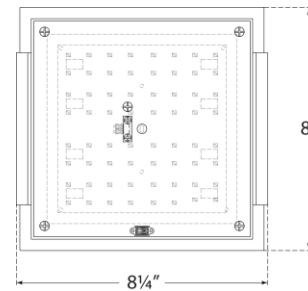

TEAR SHEET

Covet Small Flush Mount

Item # KW 4114AB-ALB

Designer: Kelly Wearstler

Height: 2.25"

Width: 8.25"

Canopy: 7.25" Square

Finishes: AB, BZ, PN

Shade Treatments: ALB

Socket: Dedicated LED

Wattage: 24w (2000lm)

Weight: 7 Pounds

Top View

Front View

Side View