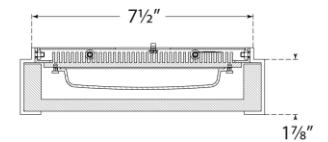

TEAR SHEET

Covet Small Flush Mount

Item # KW 4114AB-ALB

Designer: Kelly Wearstler

Height: 2.25"

Width: 8.25"

Canopy: 7.25" Square

Finishes: AB, BZ, PN

Shade Treatments: ALB

Socket: Dedicated LED

Wattage: 24w (2000lm)

Weight: 7 Pounds

Top View

Front View

Side View