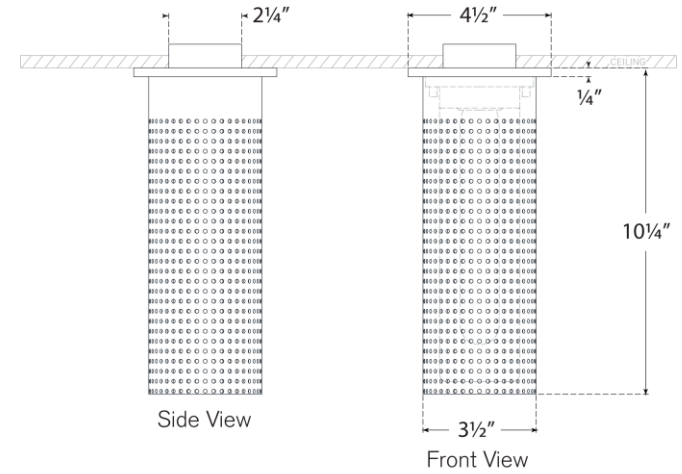

## Precision Tall Monopoint Flush Mount

Item # KW 4064PN-WG

Designer: Kelly Wearstler

Height: 10.25"

Width: 3.5"

Canopy: 4.5" Round

Finishes: AB, BZ, PN

Glass Options: WG

Socket: E26 Keyless

Wattage: 8 LED T10

Note: UL Only

Side View

Front View

Bottom View