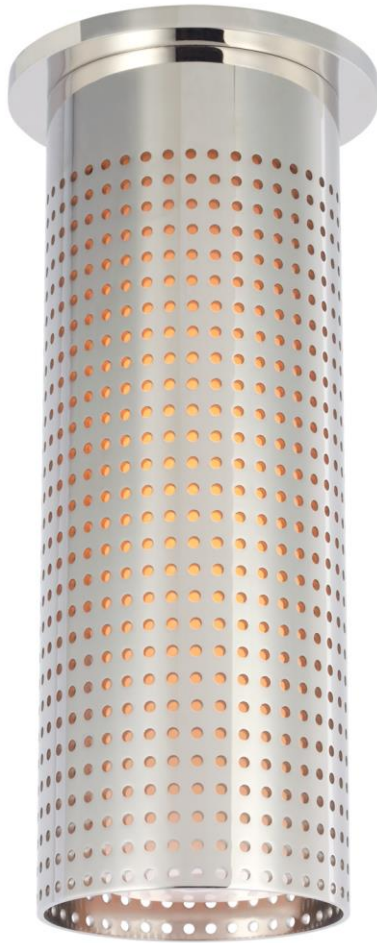

# TEAR SHEET

## Precision Tall Monopoint Flush Mount

Item # KW 4064PN-WG

Designer: Kelly Wearstler

Height: 10.25"

Width: 3.5"

Canopy: 4.5" Round

Finishes: AB, BZ, PN

Glass Options: WG

Socket: E26 Keyless

Wattage: 8 LED T10

Note: UL Only

Side View

Front View

Bottom View