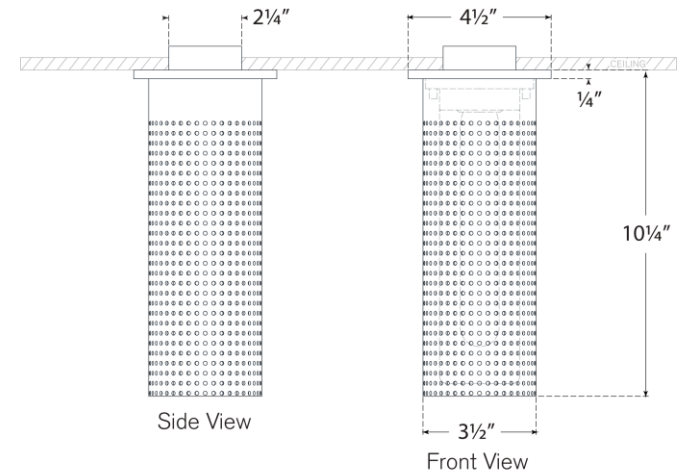

Precision Tall Monopoint Flush Mount

Item # KW 4064BZ-WG

Designer: Kelly Wearstler

Height: 10.25"

Width: 3.5"

Canopy: 4.5" Round

Finishes: AB, BZ, PN

Glass Options: WG

Socket: E26 Keyless

Wattage: 8 LED T10

Note: UL Only