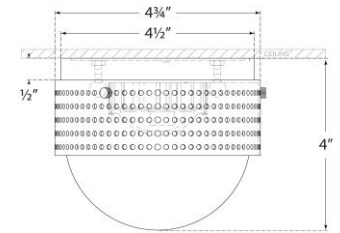

TEAR SHEET

Precision 4.5" Solitaire

Item # KW 4056BZ-WG

Designer: Kelly Wearstler

Height: 4"

Width: 4.75"

Canopy: 4.5" Round

Finishes: AB, BZ, PN

Glass Options: WG

Socket: Dedicated LED

Wattage: 12w (1100lm)

Weight: 2 Pounds

Bottom View

Side View