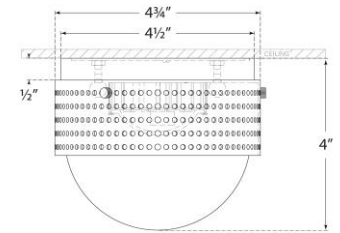

## Precision 4.5" Solitaire

Item # KW 4056AB-WG

Designer: Kelly Wearstler

Height: 4"

Width: 4.75"

Canopy: 4.5" Round

Finishes: AB, BZ, PN

Glass Options: WG

Socket: Dedicated LED

Wattage: 12w (1100lm)

Weight: 2 Pounds

Bottom View

Side View