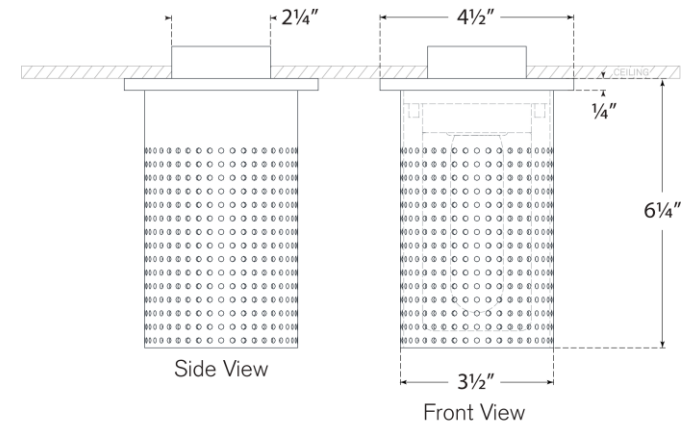

TEAR SHEET

Precision Short Monopoint Flush Mount

Item # KW 4053AB-WG

Designer: Kelly Wearstler

Height: 6.25"

Width: 3.5"

Canopy: 4.5" Round

Finishes: AB, BZ, PN

Glass Options: WG

Socket: E26 Keyless

Wattage: 8 LED T10

Note: UL Only

Side View

Front View

Bottom View