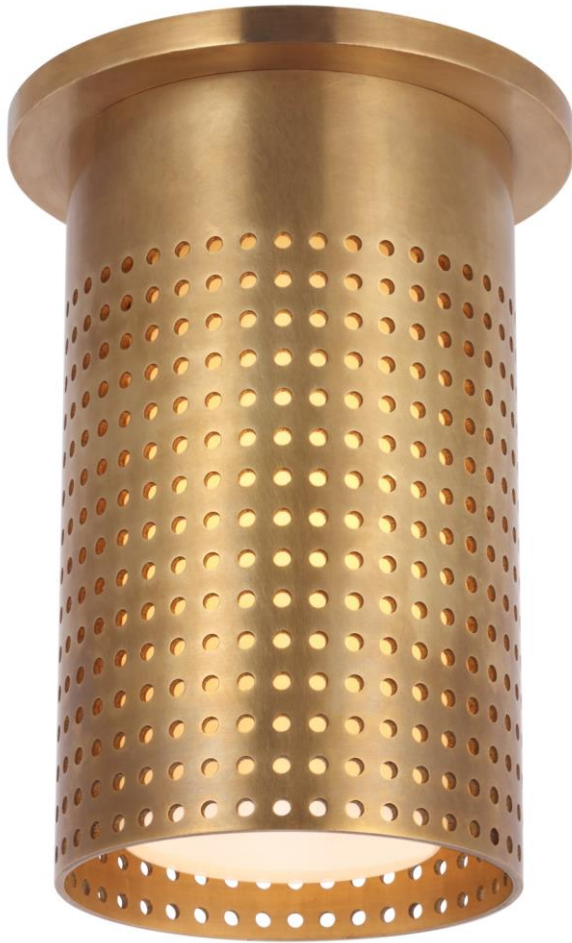

TEAR SHEET

Precision Short Monopoint Flush Mount

Item # KW 4053AB-WG

Designer: Kelly Wearstler

Height: 6.25"

Width: 3.5"

Canopy: 4.5" Round

Finishes: AB, BZ, PN

Glass Options: WG

Socket: E26 Keyless

Wattage: 8 LED T10

Note: UL Only

Side View

Front View

Bottom View