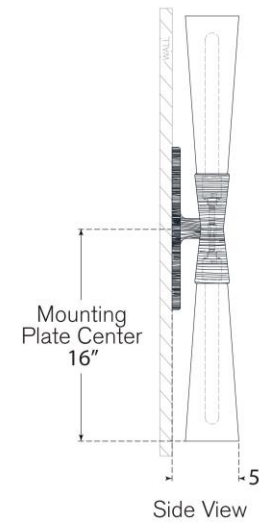

TEAR SHEET

Utopia 32" Double Bath Sconce

Item # KW 2045PN-WG

Designer: Kelly Wearstler

Height: 32"

Width: 4.75"

Extension: 5"

Backplate: 4.75" x 12.25" Rectangle

Finishes: AI, G, PN, PW

Glass Options: WG

Socket: 2 - E26 Keyless

Wattage: 2 - 12 LED T10

Note: UL Only | Bulbs Included

Top View

Side View

Front View