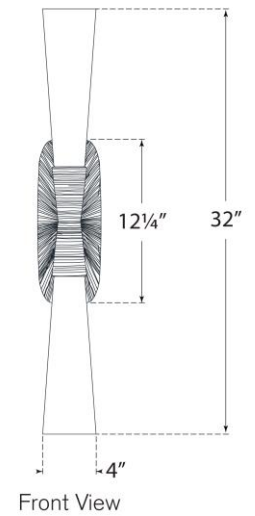

TEAR SHEET

Utopia 32" Double Bath Sconce

Item # KW 2045PN-WG

Designer: Kelly Wearstler

Height: 32"

Width: 4.75"

Extension: 5"

Backplate: 4.75" x 12.25" Rectangle

Finishes: AI, G, PN, PW

Glass Options: WG

Socket: 2 - E26 Keyless

Wattage: 2 - 12 LED T10

Note: UL Only | Bulbs Included

Top View

Side View

Front View