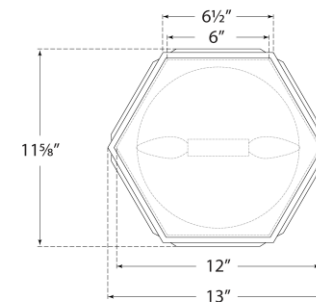

TEAR SHEET

Bradford Small Hexagonal Flush Mount

Item # KS 4120BLK/SB-FG

Designer: kate spade new york

Height: 4.25"

Width: 13"

Finishes: BLK/SB, BLS/PN, CRE/SB, MIR/PN, MIR/SB

Glass Options: FG

Socket: 2 - E12 Candelabra

Wattage: 2 - 60 B11

Weight: 12 Pounds

Front View

Bottom View