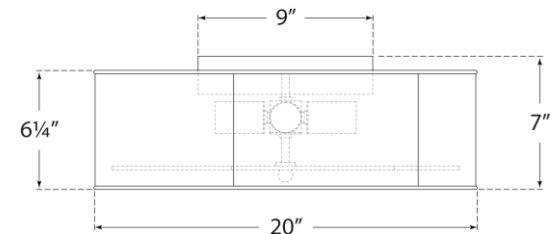

TEAR SHEET

Bryce Large Flower Flush Mount

Item # KS 4118BSL/WHT-FA

Designer: kate spade new york

Height: 7"

Width: 20"

Finishes: BSL/WHT, G/WHT, NVY/WHT, PNK/WHT, WHT/G

Glass Options: FA

Socket: 4 - E26 Keyless

Wattage: 4 - 40 A19

Weight: 14 Pounds

Bottom View