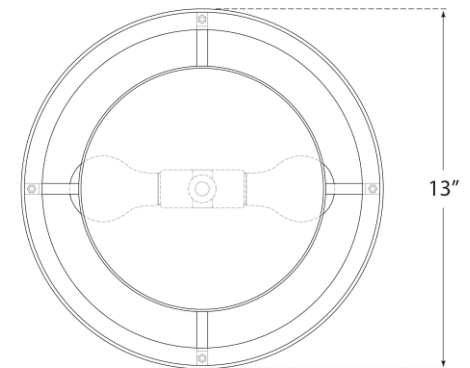

TEAR SHEET

Walker Small Flush Mount

Item # KS 4070G-L/BL

Designer: kate spade new york

Height: 7.5"

Width: 13"

Canopy: 8.75" Round

Finishes: BSL, G, LC

Shade Treatments: L, L/BL, NL

Socket: 2 - E26 Keyless

Wattage: 2 - 60 A19

Weight: 4 Pounds

Bottom View