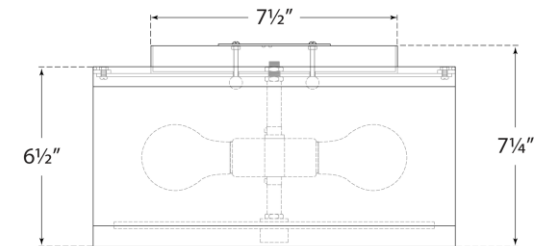

TEAR SHEET

Walker Small Flush Mount

Item # KS 4070G-L/BL

Designer: kate spade new york

Height: 7.5"

Width: 13"

Canopy: 8.75" Round

Finishes: BSL, G, LC

Shade Treatments: L, L/BL, NL

Socket: 2 - E26 Keyless

Wattage: 2 - 60 A19

Weight: 4 Pounds

Bottom View