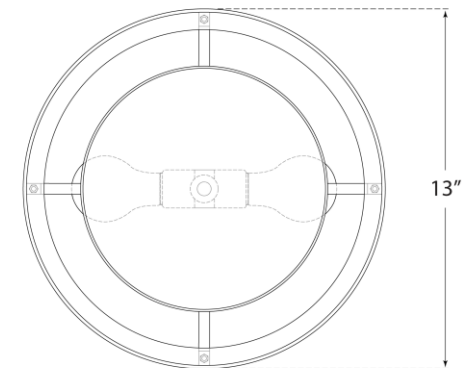

TEAR SHEET

Walker Small Flush Mount

Item # KS 4070G-L

Designer: kate spade new york

Height: 6.25"

Width: 13.75"

Canopy: 8.75" Round

Finishes: BSL, G, LC

Shade Treatments: L, L/BL, NL

Socket: 2 - E26 Keyless

Wattage: 2 - 60 A19

Note: UL Only

Bottom View