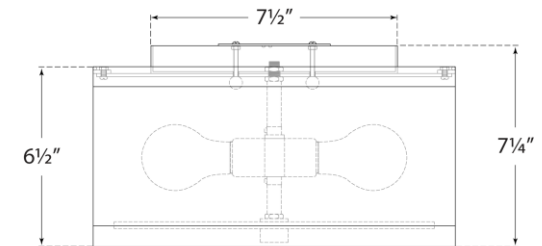

TEAR SHEET

Walker Small Flush Mount

Item # KS 4070G-L

Designer: kate spade new york

Height: 6.25"

Width: 13.75"

Canopy: 8.75" Round

Finishes: BSL, G, LC

Shade Treatments: L, L/BL, NL

Socket: 2 - E26 Keyless

Wattage: 2 - 60 A19

Note: UL Only

Bottom View