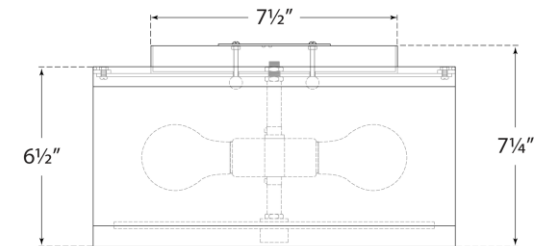

## Walker Small Flush Mount

Item # KS 4070BSL-L

Designer: kate spade new york

Height: 7.5"

Width: 13"

Canopy: 8.75" Round

Finishes: BSL, G, LC

Shade Treatments: L, L/BL, NL

Socket: 2 - E26 Keyless

Wattage: 2 - 60 A19

Weight: 4 Pounds

Bottom View