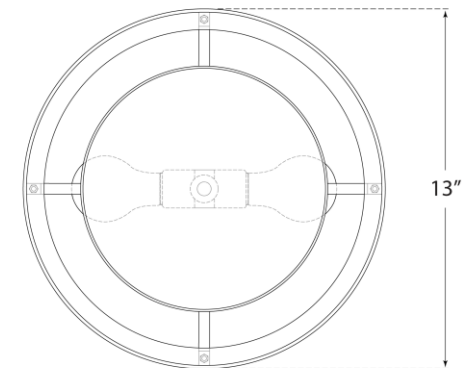

## Walker Small Flush Mount

Item # KS 4070BSL-L

Designer: kate spade new york

Height: 7.5"

Width: 13"

Canopy: 8.75" Round

Finishes: BSL, G, LC

Shade Treatments: L, L/BL, NL

Socket: 2 - E26 Keyless

Wattage: 2 - 60 A19

Weight: 4 Pounds

Bottom View