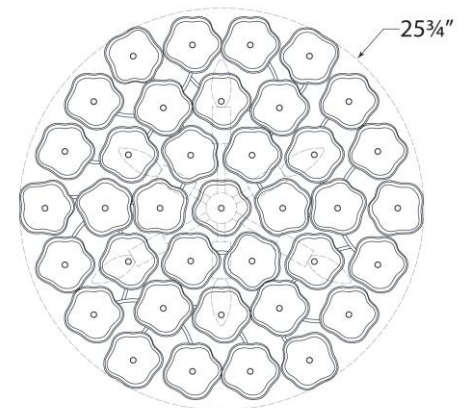

TEAR SHEET

Leighton Large Flush Mount

Item # KS 4066PN-BLS

Designer: kate spade new york

Height: 6"

Width: 25.75"

Canopy: 12" Round

Finishes: PN, SB

Glass Options: BLS, CRE

Socket: 6 - E12 Candelabra

Wattage: 6 - 6.5 LED B11

Weight: 20 Pounds

Note: UL Only

Side View

Bottom View