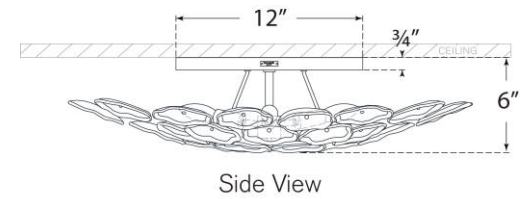

TEAR SHEET

Leighton Large Flush Mount

Item # KS 4066PN-BLS

Designer: kate spade new york

Height: 6"

Width: 25.75"

Canopy: 12" Round

Finishes: PN, SB

Glass Options: BLS, CRE

Socket: 6 - E12 Candelabra

Wattage: 6 - 6.5 LED B11

Weight: 20 Pounds

Note: UL Only

Side View

Bottom View