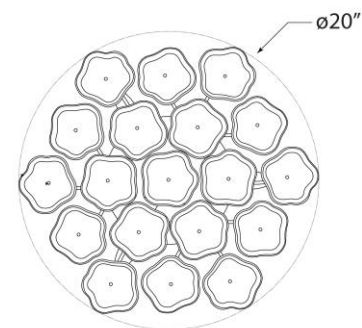

TEAR SHEET

Leighton Medium Flush Mount

Item # KS 4065SB-CRE

Designer: kate spade new york

Height: 7.5"

Width: 20"

Canopy: 8" Round

Finishes: PN, SB

Glass Options: BLS, CRE

Socket: 3 - E12 Candelabra

Wattage: 3 - 40 B11

Weight: 7 Pounds

Side View

Bottom View