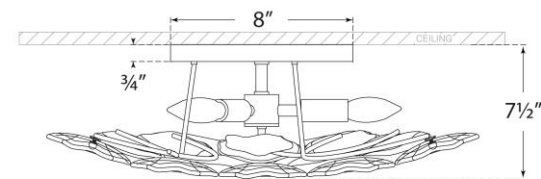

TEAR SHEET

Leighton Medium Flush Mount

Item # KS 4065SB-CRE

Designer: kate spade new york

Height: 7.5"

Width: 20"

Canopy: 8" Round

Finishes: PN, SB

Glass Options: BLS, CRE

Socket: 3 - E12 Candelabra

Wattage: 3 - 40 B11

Weight: 7 Pounds

Side View

Bottom View