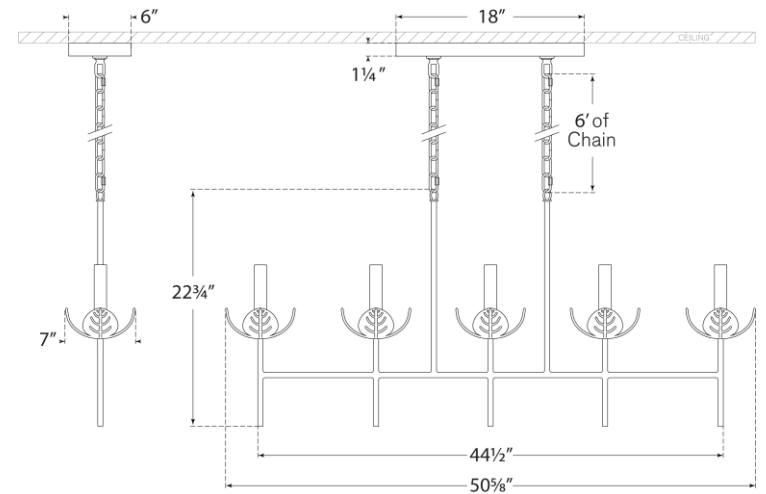

SPEC SHEET

Illana Large Linear Chandelier

Item # JN 5630PW-L

Designer: Julie Neill

Height: 22.75"

Width: 50.5" x 7"

Canopy: 6" x 18" Rectangle

Finishes: AGL, BSL, PW

Shade Treatments: N/A, L

Shade Details: 4" x 5.5" x 6"

Socket: 5 - E12 Candelabra

Wattage: 5 - 60 C

Side View

Front View