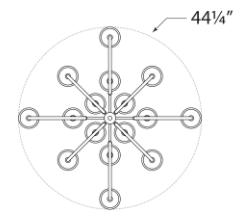

TEAR SHEET

Clarice Large Chandelier

Item # JN 5030CG/AB-L

Designer: Julie Neill

Height: 40.75"

Width: 44.25"

Canopy: 5.5" Round

Finishes: CG/AB, CG/PN

Shade Treatments: L

Shade Details: 4.25" x 5" x 6"

Socket: 16 - E12 Candelabra

Wattage: 16 - 40 B11

Weight: 27 Pounds

Note: Requires Special Assembly and Installation

Bottom View(1:2)

Front View