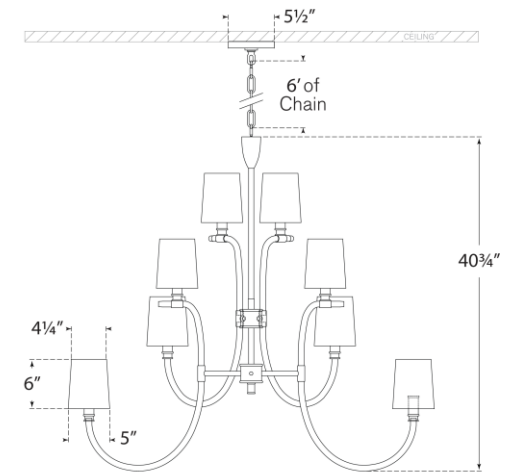

TEAR SHEET

Clarice Large Chandelier

Item # JN 5030CG/AB-L

Designer: Julie Neill

Height: 40.75"

Width: 44.25"

Canopy: 5.5" Round

Finishes: CG/AB, CG/PN

Shade Treatments: L

Shade Details: 4.25" x 5" x 6"

Socket: 16 - E12 Candelabra

Wattage: 16 - 40 B11

Weight: 27 Pounds

Note: Requires Special Assembly and Installation

Bottom View(1:2)

Front View