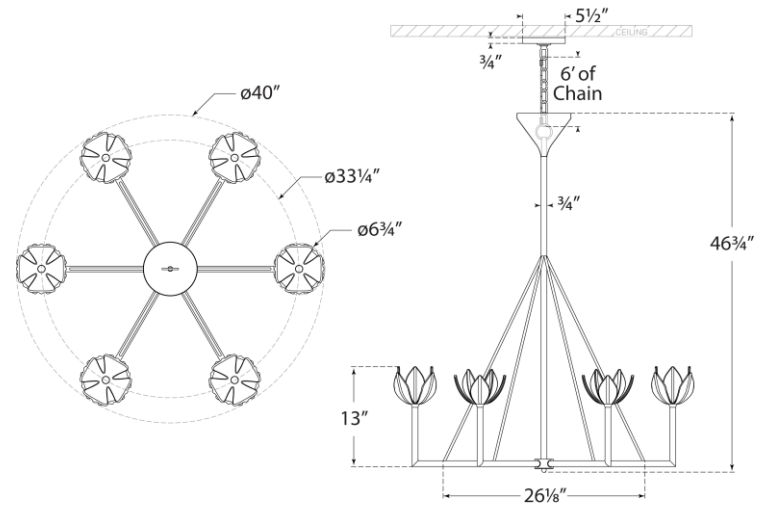

TEAR SHEET

Alberto Large Single Tier Chandelier

Item # JN 5004AGL

Designer: Julie Neill

Height: 46.75"

Width: 40"

Canopy: 5.5" Round

Finishes: ABL, AGL, BSL, PW

Socket: 6 - E12 Candelabra

Wattage: 6 - 60 G16.5

Weight: 21 Pounds

Top View

Front View