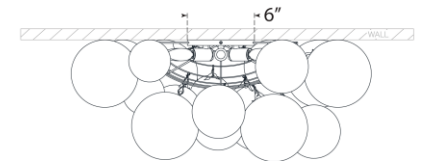

TEAR SHEET

Talia Large Sconce

Item # JN 2006BSL-CG

Designer: Julie Neill

Height: 17.75"

Width: 26.75"

Extension: 10.75"

Backplate: 6" Round

Finishes: BSL, G, PW

Glass Options: CG

Socket: 5 - E12 Candelabra

Wattage: 5 - 2.5 LED T6

Note: UL Only

Top View

Side View

Front View