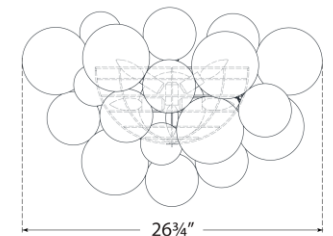

TEAR SHEET

Talia Large Sconce

Item # JN 2006BSL-CG

Designer: Julie Neill

Height: 17.75"

Width: 26.75"

Extension: 10.75"

Backplate: 6" Round

Finishes: BSL, G, PW

Glass Options: CG

Socket: 5 - E12 Candelabra

Wattage: 5 - 2.5 LED T6

Note: UL Only

Top View

Side View

Front View