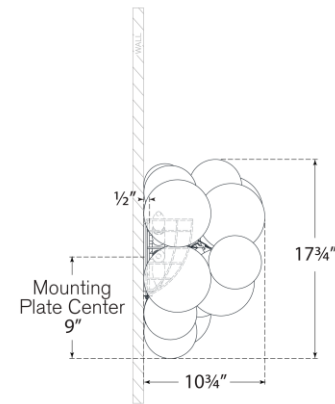

TEAR SHEET

Talia Large Sconce

Item # JN 2006BSL-CG

Designer: Julie Neill

Height: 17.75"

Width: 26.75"

Extension: 10.75"

Backplate: 6" Round

Finishes: BSL, G, PW

Glass Options: CG

Socket: 5 - E12 Candelabra

Wattage: 5 - 2.5 LED T6

Note: UL Only

Top View

Side View

Front View