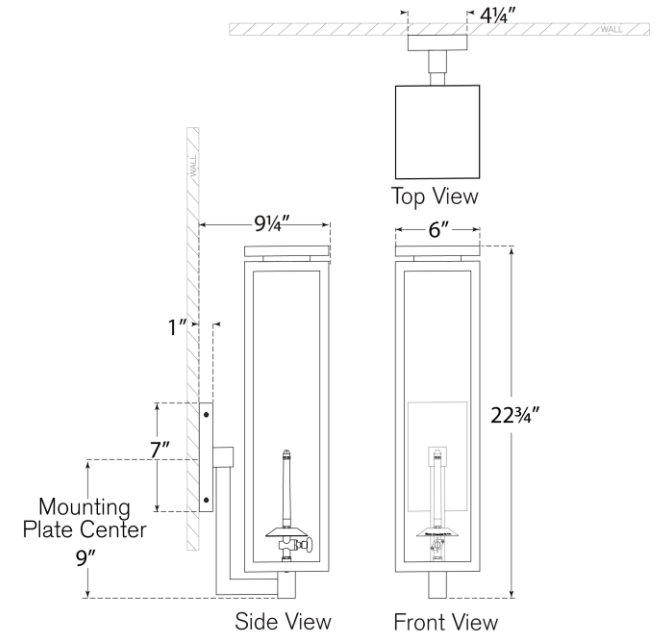

TEAR SHEET

Fresno Large Bracketed Gas Wall Lantern

Item # CHO 2561SC-CG

Designer: Chapman & Myers

Height: 22.75"

Width: 6"

Extension: 9.25"

Backplate: 4.25" x 7" Rectangle

Gas light fixture supplied with 3/16" copper gas line and 3/16" x 1/4" gas line adaptor