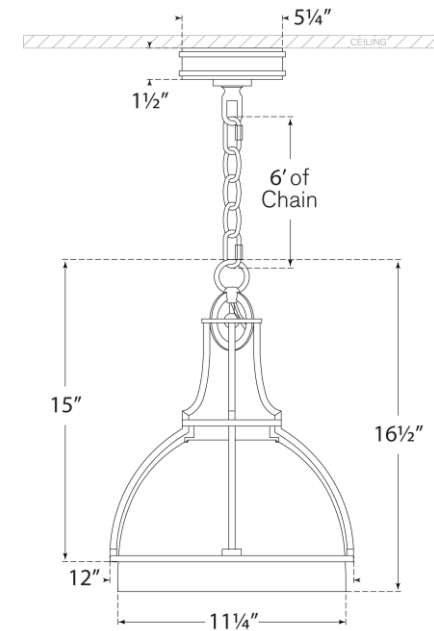

SPEC SHEET

Gracie Medium Dome Pendant

Item # CHC 5481BZ-WG

Designer: Chapman & Myers

Height: 16.25"

Width: 12"

Canopy: 5.25" Round

Finishes: AB, AN, BZ, PN

Glass Options: CG, WG

Socket: Dedicated LED

Wattage: 15w (1300lm)

Front View