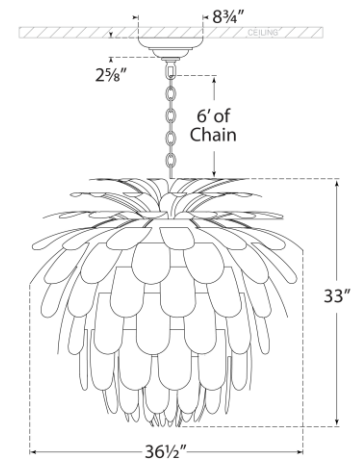

## Cynara Grande Chandelier

Item # CHC 5158WHT/G

Designer: Chapman & Myers

Height: 33"

Width: 36.5"

Canopy: 8.75" Round

Finishes: BSL, G, MBK/G, WHT/G

Socket: 6 - E12 Candelabra

Wattage: 6 - 40 C11

Weight: 38 Pounds

©EFC DESIGNS

Top View

Side View