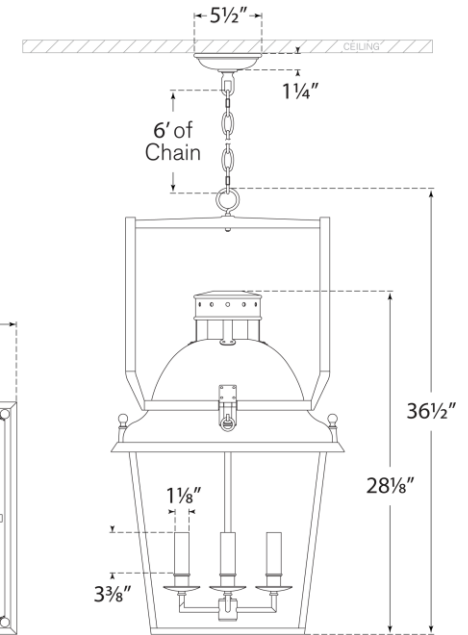

SPEC SHEET

Coventry Medium Lantern

Item # CHC 5109BLK/AB-CG

Designer: Chapman & Myers

Height: 36.5"

Width: 19"

Canopy: 5.5" Round

Finishes: BLK/AB, WHT/AB

Glass Options: CG

Socket: 4 - E12 Candelabra

Wattage: 4 - 40 C

Top View

Front View