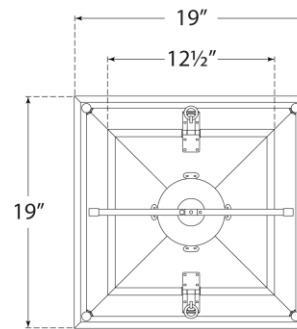

SPEC SHEET

Coventry Medium Lantern

Item # CHC 5109BLK/AB-CG

Designer: Chapman & Myers

Height: 36.5"

Width: 19"

Canopy: 5.5" Round

Finishes: BLK/AB, WHT/AB

Glass Options: CG

Socket: 4 - E12 Candelabra

Wattage: 4 - 40 C

Top View

Front View