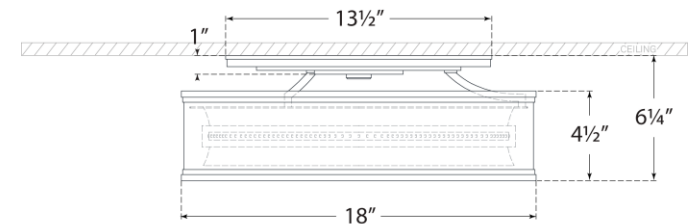

TEAR SHEET

Connery 18" Flush Mount

Item # CHC 4612WHT/AB

Designer: Chapman & Myers

Height: 6.25"

Width: 18"

Canopy: 13.5" Round

Finishes: AB, BZ, PN, WHT/AB

Socket: Dedicated LED

Wattage: 25w (2000lm)

Weight: 15 Pounds

Note: UL Only

Front View

Bottom View