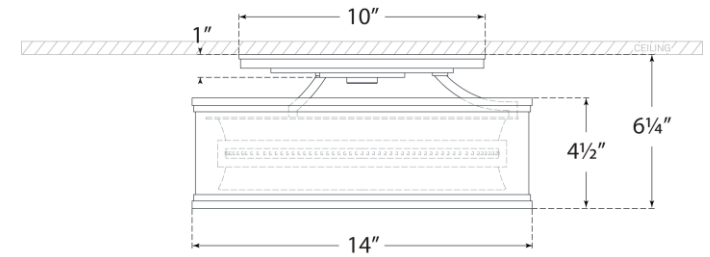

TEAR SHEET

Connery 14" Flush Mount

Item # CHC 4611BZ

Designer: Chapman & Myers

Height: 6.25"

Width: 14"

Canopy: 10" Round

Finishes: AB, BZ, PN, WHT/AB

Socket: Dedicated LED

Wattage: 18w (1500lm)

Weight: 11 Pounds

Note: UL Only

Front View