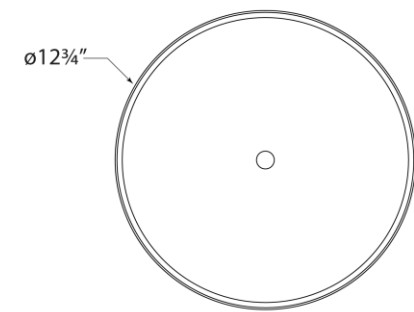

## Launceton Small Flush Mount

Item # CHC 4601BZ-WG

Designer: Chapman & Myers

Height: 4"

Width: 12.75"

Canopy: 11.5" Round

Finishes: AB, AN, BZ, PN

Glass Options: WG

Socket: Dedicated LED

Wattage: 27w (2200lm)

Weight: 9 Pounds

Side View

Bottom View