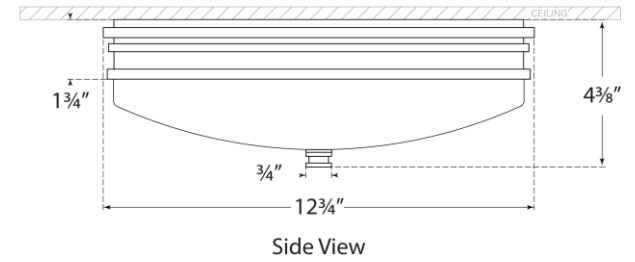

## Launceton Small Flush Mount

Item # CHC 4601BZ-WG

Designer: Chapman & Myers

Height: 4"

Width: 12.75"

Canopy: 11.5" Round

Finishes: AB, AN, BZ, PN

Glass Options: WG

Socket: Dedicated LED

Wattage: 27w (2200lm)

Weight: 9 Pounds

Side View

Bottom View