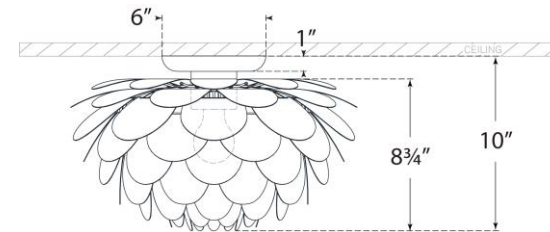

TEAR SHEET

Cynara Large Flush Mount

Item # CHC 4163MBK/G

Designer: Chapman & Myers

Height: 10"

Width: 17"

Canopy: 6" Round

Finishes: BSL, G, MBK/G, WHT/G

Socket: E26 Keyless

Wattage: 15 LED A19

Note: UL Only

Front View

Top View