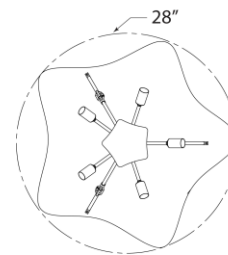

SPEC SHEET

Cosima Medium Chandelier

Item # ARN 5428HAB-PW

Designer: AERIN

Height: 27.25"

Width: 28"

Canopy: 6.25" Pentagon

Finishes: BZ, HAB, PN

Shade Treatments: PW

Socket: 5 - E12 Candelabra

Wattage: 5 - 40 B

Top View

Front View