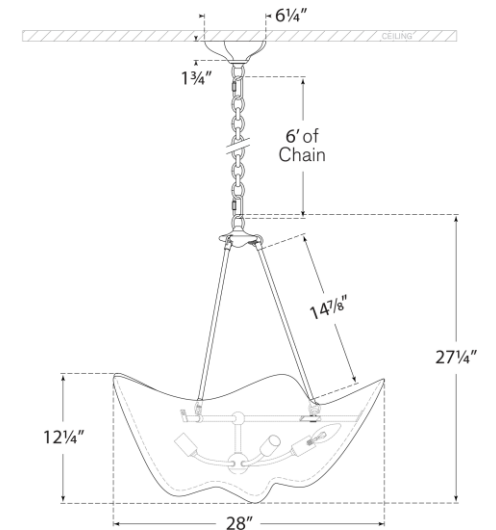

SPEC SHEET

Cosima Medium Chandelier

Item # ARN 5428HAB-PW

Designer: AERIN

Height: 27.25"

Width: 28"

Canopy: 6.25" Pentagon

Finishes: BZ, HAB, PN

Shade Treatments: PW

Socket: 5 - E12 Candelabra

Wattage: 5 - 40 B

Top View

Front View