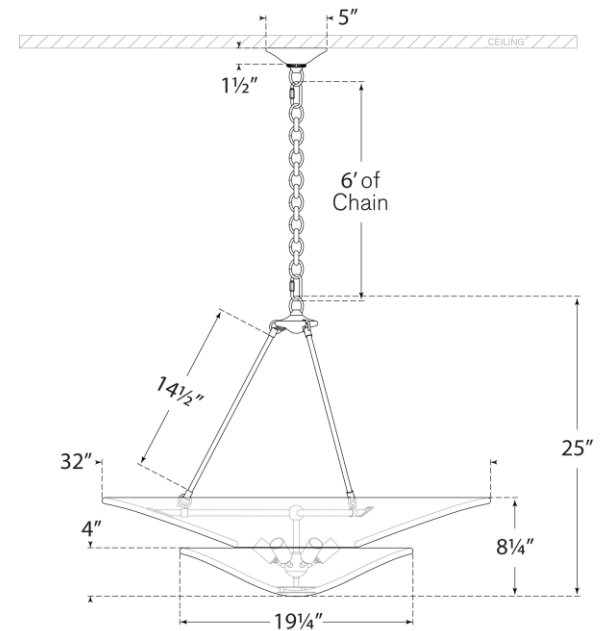

SPEC SHEET

Mollino Large Tiered Chandelier

Item # ARN 5427HAB-PW

Designer: AERIN

Height: 25"

Width: 32"

Canopy: 5" Round

Finishes: BZ, HAB, PN

Shade Treatments: PW

Socket: 6 - E12 Candelabra

Wattage: 6 - 40 B

Front View