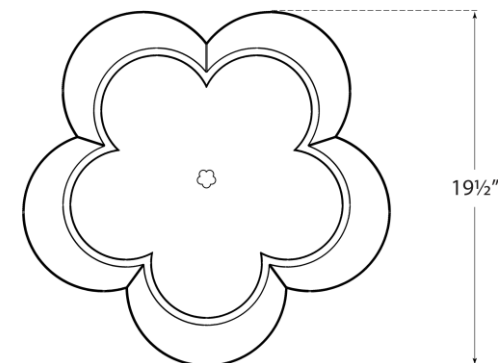

TEAR SHEET

Arabelle Large Flush Mount

Item # ARN 4307BSL-FG

Designer: AERIN

Height: 8.25"

Width: 19.5"

Finishes: BSL, G

Glass Options: FA

Socket: 4 - E12 Candelabra

Wattage: 4 - 40 B11

Weight: 18 Pounds

ARN4307

Bottom View