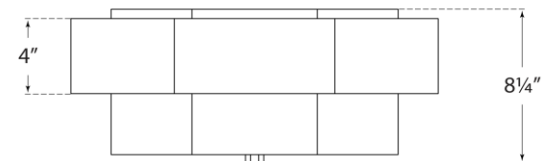

TEAR SHEET

Arabelle Large Flush Mount

Item # ARN 4307BSL-FG

Designer: AERIN

Height: 8.25"

Width: 19.5"

Finishes: BSL, G

Glass Options: FA

Socket: 4 - E12 Candelabra

Wattage: 4 - 40 B11

Weight: 18 Pounds

ARN4307

Bottom View